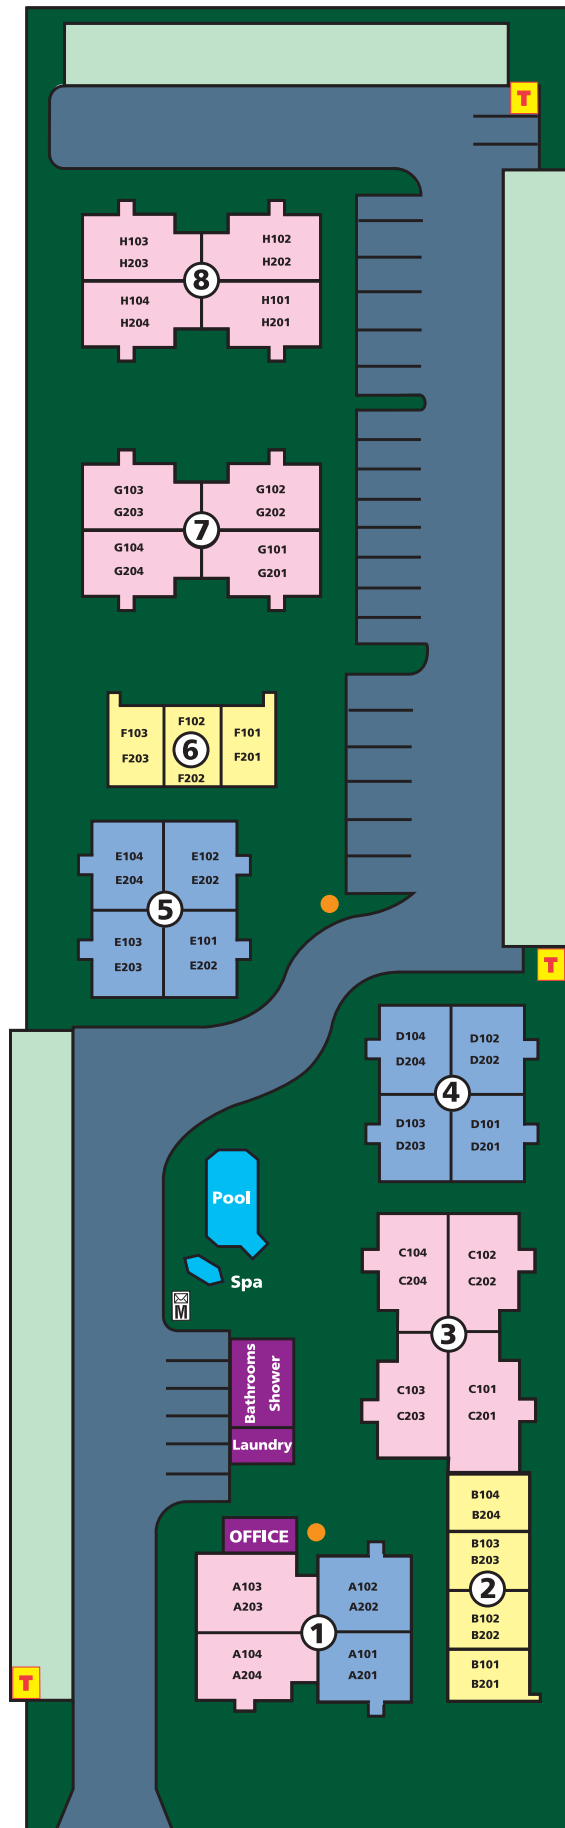

# North Upland Terrace

LEGEND	
Studio	
One Bedroom, One Bath	
Two Bedroom, One Bath	
TRASH	
BAR-B-QUE	
MAIL BOX	

NORTH

Foothill Boulevard